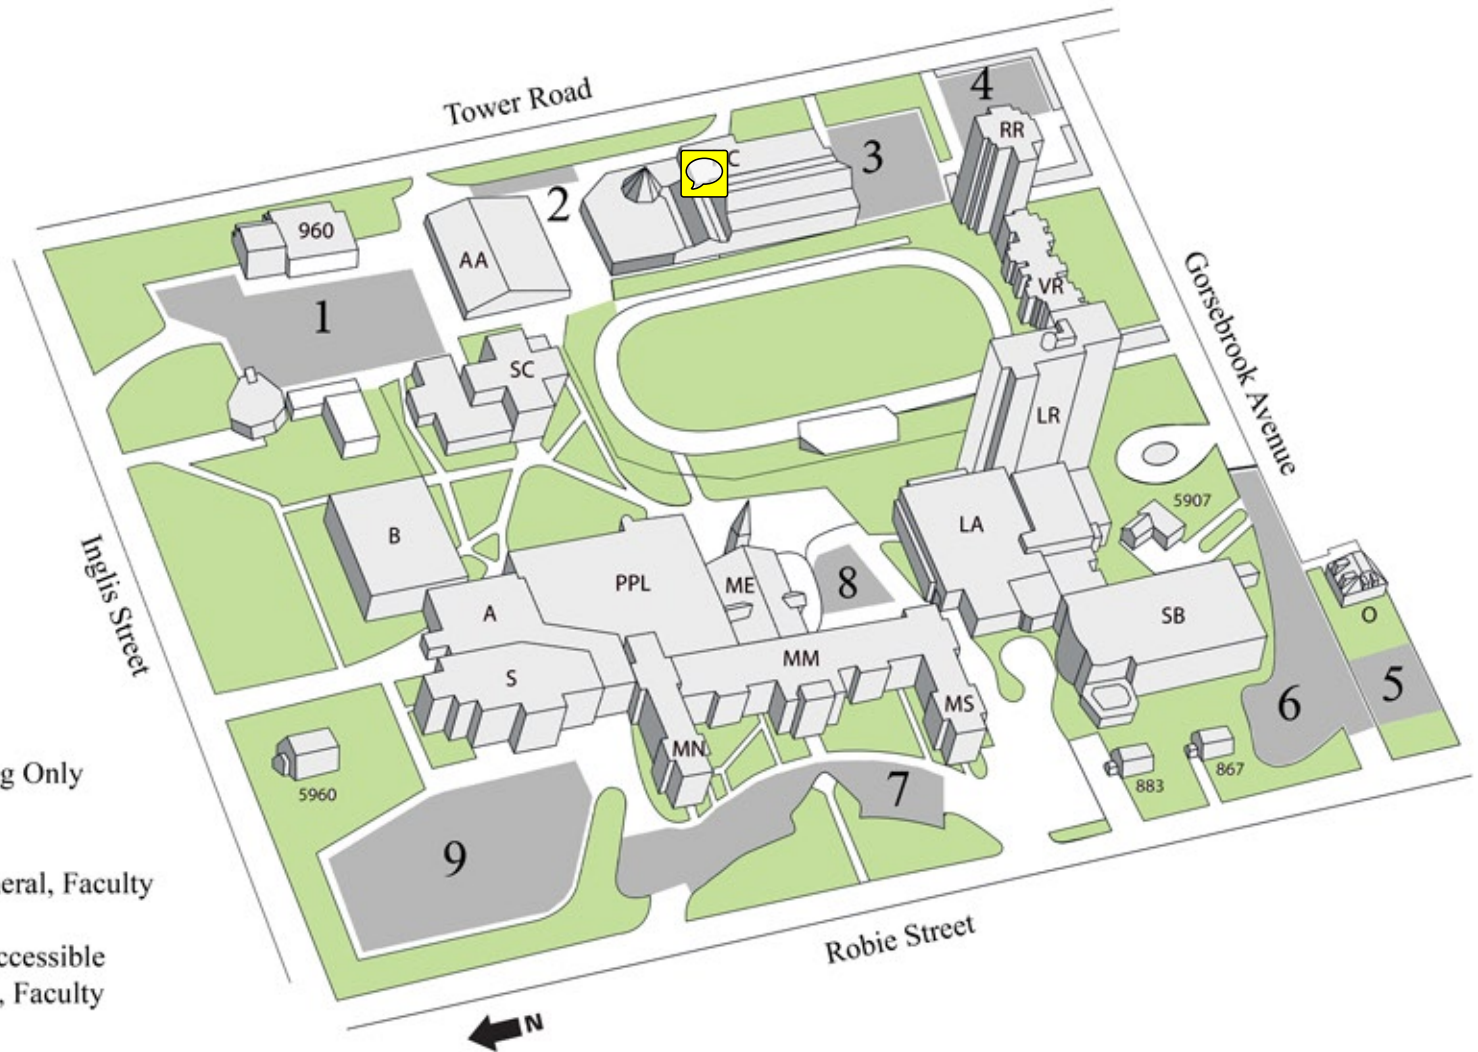

## CAMPUS MAP

### Parking

1. Arena - General, Meters
2. Tower Rd - Meters
3. Homburg Members Parking Only
4. Rice - General, Meters
5. Oaks - General
6. Sobey / Gorsebrook - General, Faculty
7. McNally Main - Faculty
8. McNally East - Meters, Accessible
9. Science - General, Meters, Faculty

<b>A</b>	Atrium	<b>ME</b>	McNally East	<b>PPL</b>	Patrick Power Library	<b>883</b>	883 Robie St
<b>AA</b>	Alumni Arena	<b>MM</b>	McNally Main	<b>RR</b>	Rice Residence	<b>867</b>	867 Robie St
<b>B</b>	Burke Building	<b>MN</b>	McNally North	<b>S</b>	Science Building	<b>960</b>	TESL / BDC
<b>HC</b>	Homburg Centre for Health and Wellness	<b>MS</b>	McNally South	<b>SB</b>	Sobey Building	<b>5907</b>	5907 Gorsebrook Ave
<b>LA</b>	Loyola Academic Complex	<b>O</b>	The Oaks	<b>SC</b>	O'Donnell Hennessey Student Centre	<b>5960</b>	Gorsebrook Research Institute
<b>LR</b>	Loyola Residence	<b>P</b>	Parking	<b>VR</b>	Vanier Residence		